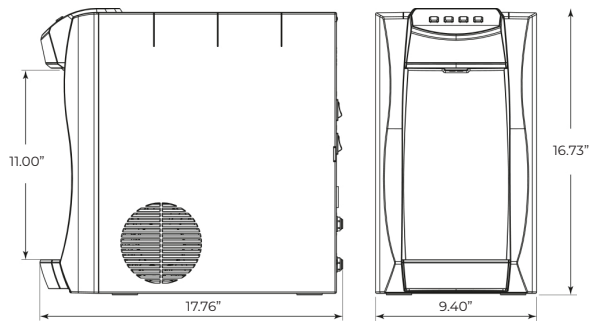

Part No.	B-SERIES PACKAGE
Dimensions (HxWxD)	16.73" x 9.40" x 17.76
Waters Dispensed	<i>Ravello</i> : Filtered Still, Sparkling, Slightly Sparkling & Ambient <i>Ravello-Hot</i> : Filtered Still, Sparkling, Ambient & Hot
Dispensing Height	11.00"
Inlet Water, Inlet Co2	1/4" OD, 1/4" OD
Hot Water Temp	185° F (Ravello-Hot Only)