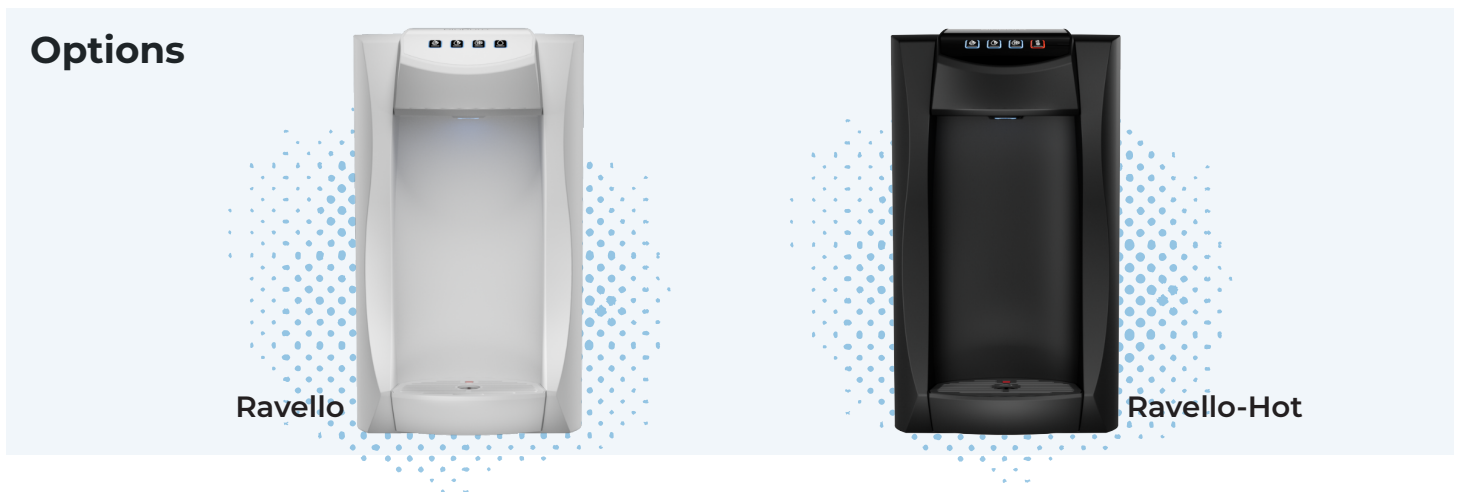

Enjoy chilled still & sparkling water on demand at home or in office.

Sparkling Water At Home

There are many reasons to have a chilling and carbonation system at home or in the office, but the leading reason is simple - pure water on demand. A true countertop appliance, the Ravello serves as a compact bottled water factory, supplying an array of filtered water types through a versatile and compact appliance. Say goodbye to buying bottled water or making frequent grocery store visits!

Reusable Bottles

Each Ravello system comes complete with Bluedrop's sparkling water filtration system, installation kit and elegant dishwasher-safe 1 Liter Bluedrop glass bottles.

How Cold Carbonation Works

Soda water is an example of high pressure "ambient carbonation" which is commonly dispensed from a soda gun. The large exploding bubbles are suitable for soda but not desirable for drinking. Bluedrop sparkling water is made using cold carbonation technology involving a precise mixture of cold water and co2 pressure creating a long-lasting bubble and Italian sparkling water mouthfeel.

Part No.	B-SERIES PACKAGE
Dimensions (HxWxD)	16.73" x 9.40" x 17.76
Waters Dispensed	<i>Ravello</i>: Filtered Still, Sparkling, Slightly Sparkling & Ambient <i>Ravello-Hot</i>: Filtered Still, Sparkling, Ambient & Hot
Dispensing Height	11.00"
Inlet Water, Inlet Co2	1/4" OD, 1/4" OD
Hot Water Temp	185° F (Ravello-Hot Only)